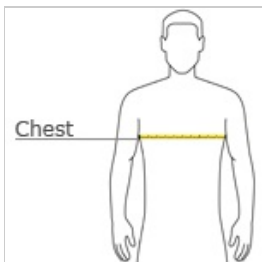

[Tips For Effectively Screen Printing Polyester Fabrics](#)

front

back

HOW TO MEASURE

CHEST

With arms down at sides, measure around the upper body, under arms and over the fullest part of the chest.

SIZE CHART

	XS	S	M	L	XL	2XL	3XL	4XL
Chest	32-34	35-36	37-39	40-42	43-45	46-48	49-51	52-54

COLOR INFORMATION

White
PMS WHITE