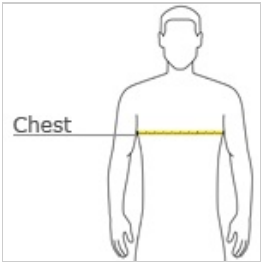

## DISCONTINUED District® Astro Tee. DT365A

A cosmos of intermixed colors.

- 4-ounce, 60/40 combed ring spun cotton/poly, 36 singles
- Tear-away label
- Shoulder to shoulder taping

Please note: This product is transitioning from woven labels to tear-away labels. Your order may contain a combination of both labels.

front

back

### HOW TO MEASURE

#### CHEST WIDTH

Measure under the arm and around the fullest part of the chest with arms down, keeping tape horizontal.