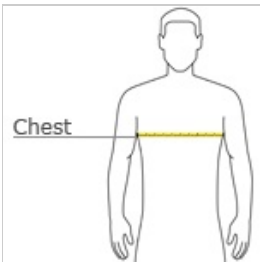

## DISCONTINUED District<sup>®</sup> Cosmic Tee. DT365

A cosmos of intermixed colors.

- 4.3-ounce, 60/40 combed ring spun cotton/poly, 40 singles
- Tear-away label
- Shoulder to shoulder taping

Please note: This product is transitioning from woven labels to tear-away labels. Your order may contain a combination of both labels.

front

back

### HOW TO MEASURE

#### CHEST WIDTH

Measure under the arm and around the fullest part of the chest with arms down, keeping tape horizontal.