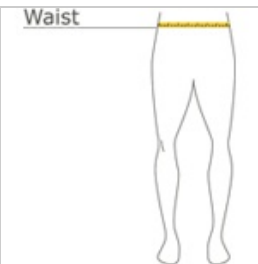

District® Youth V.I.T.™ Fleece Sweatpant DT6112Y

An ideal canvas for decorators, these soft sweatpants are everything and more at an unbeatable value.

- 8.3-ounce, 65/35 ring spun cotton/polyester
- 100% ring spun cotton face (Solids, Light Heather Grey)
- 60/40 ring spun cotton/polyester (Heathered Charcoal)
- Dyed-to-match jersey-lined pockets
- Self-fabric waistband and cuffs with elastic
- Side seamed
- Tear-away label

CARE INSTRUCTIONS

Machine Wash Cold With Like Colors. Only Non-Chlorine Bleach When Needed. Tumble Dry Low. Warm Iron If Necessary.

front

back

HOW TO MEASURE

WAIST

Measure around the smallest part of the natural waist.

SIZE CHART

	XS	S	M	L	XL
Size	4/5	6/8	10/12	14/16	18/20
Waist	22-23	24-25	26-27	27-28	31-32

COLOR INFORMATION

Black
PMS BLACK C

Heather Charcoal
PMS NO MATCH

Light Heather Grey
PMS NO MATCH

New Navy
PMS 533C