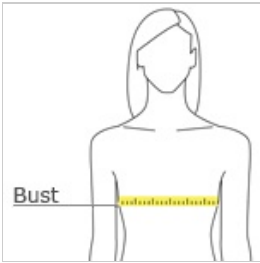

*Eddie Bauer*

**Eddie Bauer® Ladies Smooth Fleece 1/2-Zip.  
EB237**

Built for versatility, this smooth-faced, brushed back fleece is sleek, low-profile and is adaptable to everything from outdoor adventures to indoor comfort. Contrast coverstitch details. Reverse coil zippers. Open cuffs and hem. Contrast Eddie Bauer heat transfer logo on right hem. Made of 5.6-ounce, 100% polyester fleece.

front

back

**HOW TO MEASURE**

**BUST**

Measure under the arm and around the fullest part of the bust with arms down, keeping tape horizontal.

**SIZE CHART**

	XS	S	M	L	XL	2XL	3XL	4XL
Size	2	4/6	8/10	12/14	16/18	20/22	24/26	28/30
Bust	32-33	34-35	36-37	38-40	41-43	44-46	47-49	50-52