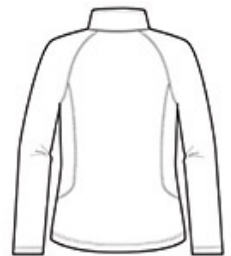

*Eddie Bauer*

**Eddie Bauer® Ladies Smooth Fleece 1/2-Zip.  
EB237**

Built for versatility, this smooth-faced, brushed back fleece is sleek, low-profile and is adaptable to everything from outdoor adventures to indoor comfort. Contrast coverstitch details. Reverse coil zippers. Open cuffs and hem. Contrast Eddie Bauer heat transfer logo on right hem. Made of 5.6-ounce, 100% polyester fleece.

front

back

**HOW TO MEASURE**

**BUST**

Measure under the arm and around the fullest part of the bust with arms down, keeping tape horizontal.

**SIZE CHART**

	XS	S	M	L	XL	2XL	3XL	4XL
Size	2	4/6	8/10	12/14	16/18	20/22	24/26	28/30
Bust	32-33	34-35	36-37	38-40	41-43	44-46	47-49	50-52