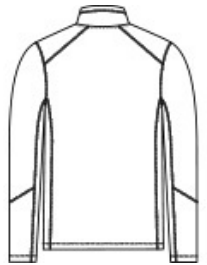

With a subtle heathered pattern, our Arc Sw eater Fleece combines the comfort of a sw eater w ith the unbeatable w armth of fleece. Works w ell on its ow n or as a multi-seasonal layer.

- 8.6-ounce, 100% polyester sweater fleece
- Anti-pill finish
- Molded center front zipper
- Reverse coil zippered hand pockets

CARE INSTRUCTIONS

Machine Wash Cold Gentle Cycle With Like Colors. Only Non-Chlorine Bleach When Needed. Tumble Dry Low. Cool Iron If Necessary.

front

back

HOW TO MEASURE

CHEST WIDTH

Measure under the arm and around the fullest part of the chest w ith arms dow n, keeping tape horizontal.