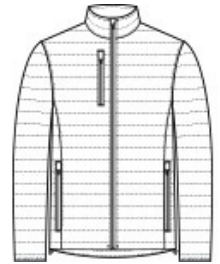

Staying warm while on the go has never been easier with our Packable Puffy Jackets. Thanks to a water-repellent fabric coating and finish, you'll remain comfortable no matter where your day takes you.

- 100% polyester shell and lining
- 2.4-ounce, 100% polyfill insulation
- Interior storm flap with chin guard
- Reverse coil zippers with rubber-wrapped zipper pulls
- Zippered chest pocket
- Front zippered pockets
- Elastic binding at cuffs
- Adjustable locking draw cord at hem
- Port Pocket® for decoration access
- Dyed-to-match draw string carrying pouch included

CARE INSTRUCTIONS

Machine wash cold with like colors. Do not bleach. Tumble dry low. Cool iron. Do not use fabric softener. Do not dry clean.

front