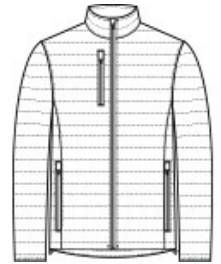

Staying warm while on the go has never been easier with our Packable Puffy Jackets. Thanks to a water-repellent fabric coating and finish, you'll remain comfortable no matter where your day takes you.

- 100% polyester shell and lining
- 2.4-ounce, 100% polyfill insulation
- Interior storm flap with chin guard
- Reverse coil zippers with rubber-wrapped zipper pulls
- Zippered chest pocket
- Front zippered pockets
- Elastic binding at cuffs
- Adjustable locking draw cord at hem
- Port Pocket® for decoration access
- Dyed-to-match draw string carrying pouch included

CARE INSTRUCTIONS

Machine wash cold with like colors. Do not bleach. Tumble dry low. Cool iron. Do not use fabric softener. Do not dry clean.

front