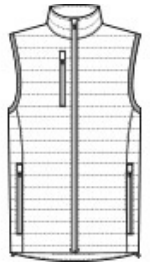

Staying warm while on the go has never been easier with our Packable Puffy Vests. Thanks to a water-repellent fabric coating and finish, you'll remain comfortable no matter where your day takes you.

- 100% polyester shell and lining
- 2.4-ounce, 100% polyfill insulation
- Interior storm flap with chin guard
- Reverse coil zippers
- Zippered chest pocket
- Front zippered pockets with rubber-wrapped zipper pulls
- Adjustable locking draw cord at hem
- Port Pocket™ for decoration access
- Dyed-to-match draw string carrying pouch included

CARE INSTRUCTIONS

Machine wash cold with like colors. Do not bleach. Tumble dry low. Cool iron. Do not use fabric softener. Do not dry clean.

front

back

HOW TO MEASURE

CHEST WIDTH

Measure under the arm and around the fullest part of the chest with arms down, keeping tape horizontal.