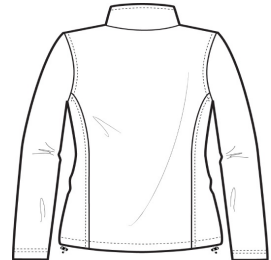

This exceptionally soft, anti-pill, midweight fleece jacket will keep you warm during everyday excursions and it's offered at an unbeatable price.

- 8.3-ounce, 100% polyester
- Twill-taped neck
- Reverse coil zipper
- Chin guard
- Knotted zipper pulls
- Front zippered pockets
- Open cuffs

CARE INSTRUCTIONS

Machine wash cold. Gentle cycle with like colors. Non-chlorine bleach when needed. Tumble dry low. Remove promptly. Do not iron.

front

back

HOW TO MEASURE

BUST

Measure under the arm and around the fullest part of the bust with arms down, keeping tape horizontal.