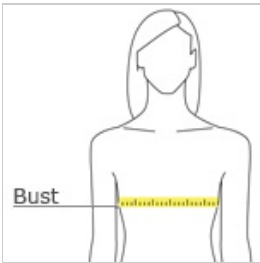

This exceptionally soft, anti-pill, midweight fleece jacket will keep you warm during everyday excursions and it's offered at an unbeatable price.

- 8.3-ounce, 100% polyester
- Twill-taped neck
- Reverse coil zipper
- Chin guard
- Knotted zipper pulls
- Front zippered pockets
- Open cuffs

CARE INSTRUCTIONS

Machine wash cold. Gentle cycle with like colors. Non-chlorine bleach when needed. Tumble dry low. Remove promptly. Do not iron.

front

back

HOW TO MEASURE

BUST

Measure under the arm and around the fullest part of the bust with arms down, keeping tape horizontal.

SIZE CHART

	XS	S	M	L	XL	XXL	3XL	4XL
Size	2	4/6	8/10	12/14	16/18	20/22	24/26	28/30
Bust	32-34	35-36	37-38	39-41	42-44	45-47	48-51	52-55

COLOR INFORMATION

										
Black PMS NTR BLACK	Deep Smoke PMS 425C	Forest Green PMS 553C	Insignia Blue PMS 2378C	Iron Grey PMS 7540C	Maroon PMS 504C	Pink Blossom PMS 7635C	True Navy PMS 5255C	True Red PMS 200C	True Royal PMS 7687C	Winter White PMS 7527 C