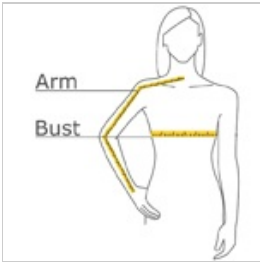

This comfortable wash-and-wear shirt is indispensable for the workday. Wrinkle resistance makes this shirt a cut above the competition so you and your staff can be, too.

- 4.5-ounce, 55/45 cotton/poly
- Traditional, relaxed look
- Open collar
- Dyed-to-match buttons
- Adjustable cuffs
- White, Athletic Gold, Texas Orange, Red, Burgundy, Coffee Bean, Light Blue, Navy, Classic Navy, Steel Grey, Purple and Black have a Light Stone contrast neckband.
- Light Stone and Royal have a Classic Navy contrast neckband.
- Dark Green has a Navy contrast neckband.

front

back

CARE INSTRUCTIONS

Machine wash warm with like colors. Only non-chlorine bleach when needed. Tumble dry low. Warm iron if necessary.

HOW TO MEASURE

BUST

Measure under the arm and around the fullest part of the bust with arms down, keeping tape horizontal.

ARM

Place hand on hip. Start at the center of the back of the neck and measure across the shoulder, to the elbow, and then down to the wrist.

SIZE CHART

	3XL	4XL	5XL	6XL	S	M	L	XL	XS	XXL
Size	24/26	28/30	32/34	36/38	4/6	8/10	12/14	16/18	2	20/22
Bust	48-51	52-55	56-59	60-63	35-36	37-38	39-41	42-44	32-34	45-47
Arm	33 3/8 - 33 3/4	33 3/4 - 34 1/2	34 1/4 - 34 3/4	34 1/2 - 35	30 3/4 - 31 1/2	31 1/2 - 32	32 - 32 1/2	32 1/2 - 33	30 - 30 3/4	33 - 33 3/8