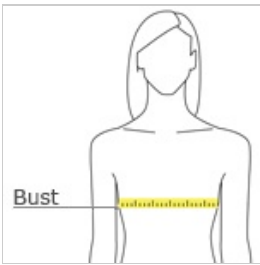

STAY-COOL WICKING ULTRABREATHABLE FLATLOCK SEAMS FOR COMFORT REFLECTIVE DETAILS

- 4-ounce, 100% poly with stay-cool wicking technology
- Sublimated tonal print
- OGIO heat transfer label for tag-free comfort
- Contrast binding at neck and armholes
- Reflective O heat transfer on left hem

CARE INSTRUCTIONS

Machine wash cold with like colors. Do not use fabric softener. Do not bleach. Tumble dry low. Cool iron. Do not dry clean.

front

back

HOW TO MEASURE

BUST

Measure under the arm and around the fullest part of the bust with arms down, keeping tape horizontal.

SIZE CHART

	XS	S	M	L	XL	2XL	3XL	4XL
Size	2	4/6	8/10	12/14	16/18	20/22	24/26	28/30
Bust	32-34	35-36	37-38	39-41	42-44	45-47	48-51	52-55

COLOR INFORMATION

Blacktop Camo Gear Grey Camo
PMS NTR BLACK PMS 425C
C