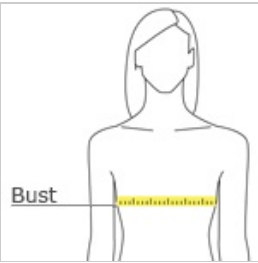

# OGIO® Ladies Verge Racerback Tank. LOE327

STAY-COOL WICKING  
 ULTRABREATHABLE  
 FLATLOCK SEAMS FOR COMFORT  
 REFLECTIVE DETAILS

- Body: 4.4-ounce, 100% poly jersey w ith stay-cool w icking technology
- Trim: 4-ounce, 100% poly jersey w ith stay-cool w icking technology
- OGIO heat transfer label for tag-free comfort
- Center back keyhole cutout w ith reflective O heat transfer below
- Contrast binding at neck, armholes and side seams
- Curved drop tail hem

front

back

## HOW TO MEASURE

### BUST

Measure under the arm and around the fullest part of the bust w ith arms dow n, keeping tape horizontal.