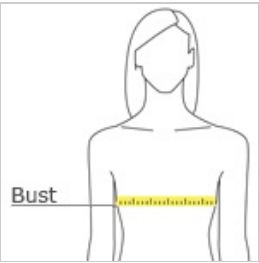

OGIO® Women's Level Mesh Tank. LOE352

STAY-COOL WICKING
ULTRABREATHABLE MESH
REFLECTIVE DETAILS

- 3.2-ounce, 100% poly jacquard jersey with stay-cool wicking technology
- OGIO heat transfer label for tag-free comfort
- T-back strap with brushed metal ring at back
- Black reflective O heat transfer at front left hem

CARE INSTRUCTIONS

Machine wash cold with like colors. Do not use fabric softener. Do not bleach. Tumble dry low. Cool iron if necessary. Do not dry clean.

front

back

HOW TO MEASURE

BUST

Measure under the arm and around the fullest part of the bust with arms down, keeping tape horizontal.

SIZE CHART

	XS	S	M	L	XL	2XL	3XL	4XL
Size	2	4/6	8/10	12/14	16/18	20/22	24/26	28/30
Bust	32-34	35-36	37-38	39-41	42-44	45-47	48-51	52-55

COLOR INFORMATION

Please note: PMS code information is shown only when an exact match is available.