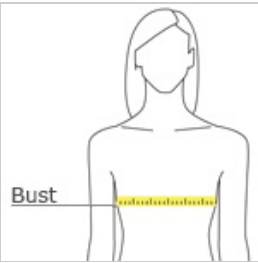

# OGIO® Women's Fulcrum Full-Zip. LOE700

LAYERABLE WARMTH  
 STRETCH  
 FLATLOCK SEAMS FOR COMFORT  
 REFLECTIVE DETAILS

- 7.4-ounce, 95/5 poly/spandex jersey
- Reflective OGIO heat transfer label for tag-free comfort
- Zip-through cow l collar
- Reflective O heat transfer at back neck
- Lower front invisible zippered pockets with O zipper pulls
- Set-in sleeves with shaped cuffs and thumbholes for warmth
- Reflective O heat transfer at front right hem
- O heat transfer at back left hem

front

back

## HOW TO MEASURE

### BUST

Measure under the arm and around the fullest part of the bust with arms down, keeping tape horizontal.