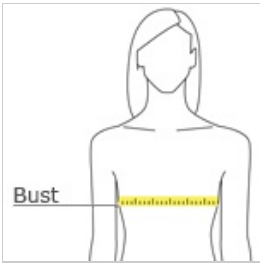

- 3.8-ounce, 100% polyester interlock with PosiCharge technology
- Removable tag for comfort and relabeling
- Self-fabric V-neck
- Set-in sleeves

Given the extreme heat required for sublimation, please consult with your decorator. It is highly recommended to sample test product by color before production.

CARE INSTRUCTIONS

Machine wash cold with like colors. Do not bleach. Do not use fabric softener. Tumble dry low, remove promptly. Cool iron if needed. Do not dry clean.

front

back

HOW TO MEASURE

BUST
Measure under the arm and around the fullest part of the bust with arms down, keeping tape horizontal.

SIZE CHART

	XS	S	M	L	XL	XXL	3XL	4XL
Size	2	4/6	8/10	12/14	16/18	20/22	24/26	28/30
Bust	32-34	35-36	37-38	39-41	42-44	45-47	48-51	52-55

COLOR INFORMATION

										
Atomic Blue PMS 2203C	Black PMS NTR BLACK C	Carolina Blue PMS 7454C	Deep Orange PMS 173C	Forest Green PMS 553C	Gold PMS 1235C	Hot Coral	Iron Grey PMS 7540C	Lime Shock PMS 375C	Maroon PMS 504C	Neon Pink PMS 806C
										
Pink Raspberry PMS 7425C	Purple PMS 7672C	Silver PMS 429C	True Navy PMS 533C	True Red PMS 200C	True Royal PMS 7686C	White				