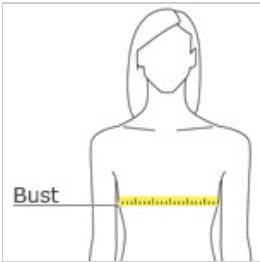

SPORT-TEK®

Sport-Tek® Ladies Heather Contender™ Scoop Neck Tee. LST360

Ultra breathability meets an excellent snag-resistant, heathered appearance at an equally great value.

- 3.8-ounce, 100% polyester jersey
- Removable tag for comfort and relabeling
- Set-in sleeves

front

back

HOW TO MEASURE

BUST

Measure under the arm and around the fullest part of the bust with arms down, keeping tape horizontal.

SIZE CHART

	XS	S	M	L	XL	XXL	3XL	4XL
Size	2	4/6	8/10	12/14	16/18	20/22	24/26	28/30
Bust	3-34	35-36	37-38	39-41	42-44	45-47	48-51	52-55