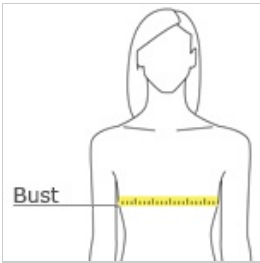

Sport-Tek[®] Ladies PosiCharge[®] Electric Heather Sparty Tee. LST390

Our color-locking tee has a soft hand, wicks moisture, resists snags and is energized with an all-over heather pattern.

- 4.1-ounce, 100% polyester jersey with PosiCharge technology
- Removable tag for comfort and relabeling
- Scoop neck
- Dolman sleeves

front

back

HOW TO MEASURE

BUST

Measure under the arm and around the fullest part of the bust with arms down, keeping tape horizontal.

SIZE CHART

	XS	S	M	L	XL	XXL	3XL	4XL
Size	2	4/6	8/10	12/14	16/18	20/22	24/26	28/30
Bust	32-34	35-36	37-38	39-41	42-44	45-47	48-51	52-55