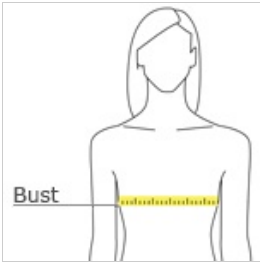

SPORT-TEK

Sport-Tek® Ladies PosiCharge® Electric Heather Sparty Tee. LST390

Our color-locking tee has a soft hand, wicks moisture, resists snags and is energized with an allover heather pattern.

- 4.1-ounce, 100% polyester jersey with PosiCharge technology
- Removable tag for comfort and relabeling
- Scoop neck
- Dolman sleeves

front

back

HOW TO MEASURE

BUST

Measure under the arm and around the fullest part of the bust with arms down, keeping tape horizontal.

SIZE CHART

| | XS | S | M | L | XL | XXL | 3XL | 4XL |
|------|-------|-------|-------|-------|-------|-------|-------|-------|
| Size | 2 | 4/6 | 8/10 | 12/14 | 16/18 | 20/22 | 24/26 | 28/30 |
| Bust | 32-34 | 35-36 | 37-38 | 39-41 | 42-44 | 45-47 | 48-51 | 52-55 |