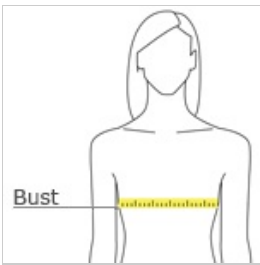

Sport-Tek® Ladies PosiCharge® Electric Heather Racerback Tank. LST396

Our color-locking tank has a soft hand, wicks moisture, resists snags and combines colors and bindings at the neck and armholes.

- 4.1-ounce, 100% polyester jersey with PosiCharge technology (Electric Heather)
- 3.8-ounce, 100% polyester interlock with PosiCharge technology (trim)
- Removable tag for comfort and relabeling
- Curved drop tail hem

front

back

HOW TO MEASURE

BUST
Measure under the arm and around the fullest part of the bust with arms down, keeping tape horizontal.

SIZE CHART

	XS	S	M	L	XL	3XL	4XL
Size	2	4/6	8/10	12/14	16/18	24/26	28/30
Bust	32-34	35-36	37-38	39-41	42-44	48-51	52-55