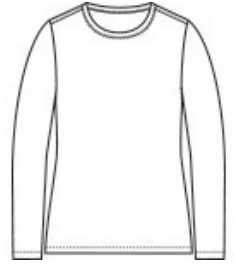

SPORT-TEK®

Sport-Tek® Ladies Posi-UV® Pro Long Sleeve LST420LS

These high-performance, breathable tees have a soft, matte hand and deliver exceptional UV protection, PosiCharge color-locking technology and moisture wicking.

- 4-ounce, 100% polyester interlock with PosiCharge® technology
- UPF rating of 50
- Higher neckline
- Tear-away label
- Set-in sleeves

CARE INSTRUCTIONS

Machine Wash Cold With Like Colors. Do Not Use Fabric Softener. Do Not Bleach. Tumble Dry Low. Remove Promptly. Cool Iron If Necessary.