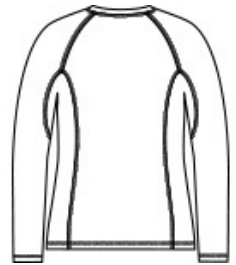

SPORT-TEK®

Sport-Tek® Women's Long Sleeve Rashguard Tee. LST470LS

These tees stretch and move with you while you're swimming or during any water activity. Designed to combat UV rays and moisture, these breathable and quick-dry tees also have PosiCharge technology to lock-in colors and logos.

- 5.9-ounce, 90/10 poly/spandex stretch jersey with PosiCharge technology
- UPF rating of 50
- Trim, comfortable fit
- Tag-free label
- Raglan sleeves
- Underarm gussets

CARE INSTRUCTIONS

Machine wash cold with like colors. Do not use fabric softener. Only non-chlorine bleach, when needed. Tumble dry low. Remove promptly. Cool iron, if necessary. Do not dry clean.

front

back

HOW TO MEASURE

BUST

Measure under the arm and around the fullest part of the bust with arms down, keeping tape horizontal.

SIZE CHART

	XS	S	M	L	XL	XXL	3XL	4XL
Size	2	4/6	8/10	12/14	16/18	20/22	24/26	28/30
Bust	32-34	35-36	37-38	39-41	42-44	45-47	48-51	52-55