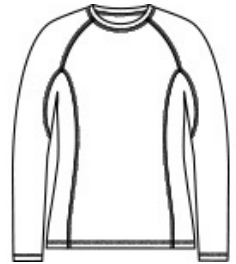

SPORT-TEK®

Sport-Tek® Women's Long Sleeve Rashguard Tee. LST470LS

These tees stretch and move with you while you're swimming or during any water activity. Designed to combat UV rays and moisture, these breathable and quick-dry tees also have PosiCharge technology to lock-in colors and logos.

- 5.9-ounce, 90/10 poly/spandex stretch jersey with PosiCharge technology
- UPF rating of 50
- Trim, comfortable fit
- Tag-free label
- Raglan sleeves
- Underarm gussets

CARE INSTRUCTIONS

Machine wash cold with like colors. Do not use fabric softener. Only non-chlorine bleach, when needed. Tumble dry low. Remove promptly. Cool iron, if necessary. Do not dry clean.