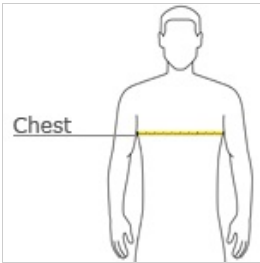

Colorfully cool, this groovy tee is a surefire way to stand out from the crowd. Starting with a prepared-for-dye blank (which has no optical brighteners or bleaches) and cotton thread ensures vibrant color and a standard fit.

HOW TO MEASURE

CHEST

With arms down at sides, measure around the upper body, under arms and over the fullest part of the chest.

SIZE CHART

	XS	S	M	L	XL
Size	4	6/8	10/12	14/16	18/20
Chest	25-26	26-28	28-30	30-32	32-35