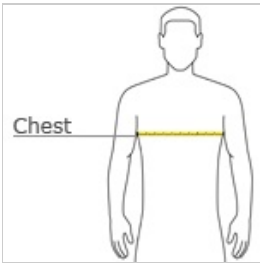

front

back

HOW TO MEASURE

CHEST WIDTH

Measure under the arm and around the fullest part of the chest with arms down, keeping tape horizontal.

SIZE CHART

	XS	S	M	L	XL
Size	4	6/8	10/12	14/16	18/20
Chest	25-26	26-28	28-30	30-32	32-35