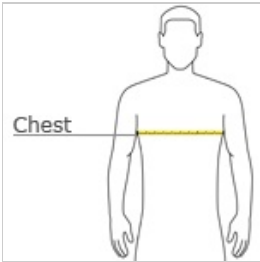

front

back

HOW TO MEASURE

CHEST WIDTH

Measure under the arm and around the fullest part of the chest with arms down, keeping tape horizontal.

SIZE CHART

	S	M	L	XL	2XL	3XL	4XL
Chest	35-37	38-40	41-43	44-46	47-49	50-53	54-57