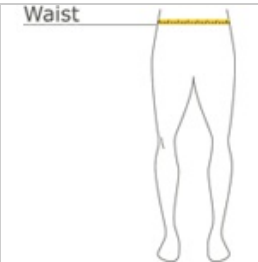

Cozy sweats in our core weight.

- 7.8-ounce, 50/50 cotton/poly fleece
- Air jet yarn for softness
- Elastic waistband
- No drawcord
- Elastic bottom cuffs

**CARE INSTRUCTIONS**

Machine wash cold, inside out, with like colors. Only non-chlorine bleach when needed. Tumble dry medium. Medium-hot iron. Do not iron decoration.

front

back

**HOW TO MEASURE**

**WAIST**

Measure around the smallest part of the natural waist.

**SIZE CHART**

	XS	S	M	L	XL
Waist	24-26	26-28	28-30	30-32	32-34
Size	4	6/8	10/12	14/16	18/20

**COLOR INFORMATION**