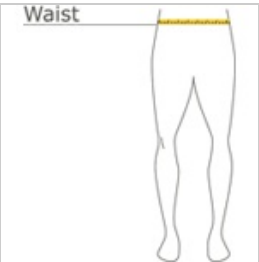

Cozy sweats in our core weight.

- 7.8-ounce, 50/50 cotton/poly fleece
- Air jet yarn for softness
- Elastic waistband
- No draw cord
- Elastic bottom cuffs

CARE INSTRUCTIONS

Machine wash cold, inside out, with like colors. Only non-chlorine bleach when needed. Tumble dry medium. Medium-hot iron. Do not iron decoration.

front

back

HOW TO MEASURE

WAIST

Measure around the smallest part of the natural waist.

SIZE CHART

	XS	S	M	L	XL
Waist	24-26	26-28	28-30	30-32	32-34
Size	4	6/8	10/12	14/16	18/20

COLOR INFORMATION