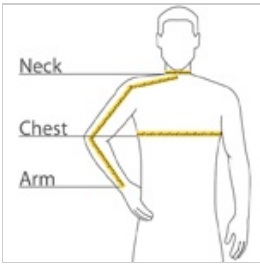

This comfortable wash-and-wear shirt is indispensable for the workday. Wrinkle resistance makes this shirt a cut above the competition so you and your staff can be, too.

- 4.5-ounce, 55/45 cotton/poly
- Button-down collar
- Dyed-to-match buttons
- Left chest pocket
- Back box pleat
- Rounded adjustable cuffs
- White, Athletic Gold, Texas Orange, Red, Burgundy, Coffee Bean, Light Blue, Navy, Classic Navy, Steel Grey, Purple and Black have a Light Stone contrast neckband.
- Light Stone and Royal have a Classic Navy contrast neckband.
- Dark Green has a Navy contrast neckband.

front

back

**CARE INSTRUCTIONS**

Machine wash warm with like colors. Only non-chlorine bleach when needed. Tumble dry low. Warm iron if necessary.

**HOW TO MEASURE**

**CHEST WIDTH**

Measure under the arm and around the fullest part of the chest with arms down, keeping tape horizontal.

**NECK**

Measure around the fullest part of the neck at the base.

**ARM**

Place hand on hip. Start at the center of the back of the neck and measure across the shoulder, to the elbow, and then down to the wrist.

**SIZE CHART**

	XS	S	M	L	XL	2XL	3XL	4XL	5XL	6XL
Chest	32-34	35-37	38-40	41-43	44-46	47-49	50-53	54-57	58-60	61-63
Neck	14 1/2 - 15	15 - 15 1/2	15 1/2 - 16	16 - 16 1/2	16 1/2 - 17	17 - 17 1/2	17 1/2 - 18	18 - 18 1/2	18 1/2 - 19	19 - 19 1/2
Arm	30 1/2	32	34	35	36 1/2	37 1/2	38 1/2	39 1/2	40 1/2	41 1/2