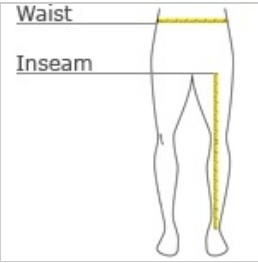

DISCONTINUED CornerStone® Unisex Drawstring Scrub Bottom SCRUBBTM

Designed for all professionals, this comfortable, easy care scrub bottom pulls on and off with ease.

- 65/35 poly/cotton
- Interior draw string w aist
- Single back pocket
- Straight leg
- Machine washable

CARE INSTRUCTIONS

Machine wash cold with similar colors, Do not bleach, Tumble dry low, Remove promptly, Warm iron if needed.

HOW TO MEASURE

WAIST

Measure around the smallest part of the natural waist.

INSEAM

Measure a similar style pant that fits well and is the desired length. Measure from the crotch seam to the hem.

SIZE CHART

	XS	S	M	L	XL	2XL	3XL
Waist	25-27	28-30	31-33	34-37	38-41	42-45	46-49
Hips	33-35	36-38	39-41	42-45	46-49	50-53	54-57