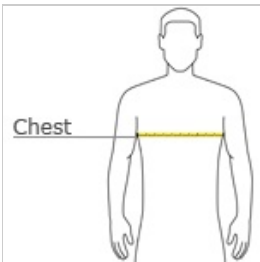

**CARE INSTRUCTIONS**

Machine Wash Cold With Like Colors. Do Not Use Fabric Softener. Do Not Bleach. Tumble Dry Low . Remove Promptly. Cool Iron If Necessary.

front

back

**HOW TO MEASURE**

**CHEST WIDTH**

Measure under the arm and around the fullest part of the chest w ith arms dow n, keeping tape horizontal.

**SIZE CHART**

	XS	S	M	L	XL	2XL	3XL	4XL
Chest	32-34	35-37	38-40	41-43	44-46	47-49	50-53	54-57

**COLOR INFORMATION**

 Black/ Lime Shock PMS BLACK C	 Black/ White PMS BLACK C	 Carolina Blue/ White PMS 646C	 Deep Orange/ White PMS 173C	 Deep Red/ White PMS 201C	 Forest Green/ White PMS 553C	 Gold/ White PMS 1235C	 Iron Grey/ White PMS 7540C	 Maroon/ White PMS 504C	 Purple/ White PMS 7672C	 True Nav y / White PMS 533C
 True Royal/ White PMS 7686C	 White/ Black	 White/ White								