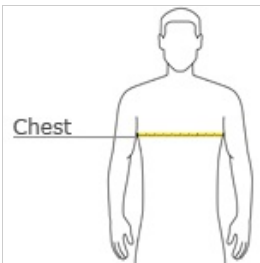

**SPORT-TEK**

**Sport-Tek® PosiCharge® Tri-Blend Wicking Fleece Full-Zip Hooded Jacket ST293**

Combining comfort and performance, these ultra-soft jackets wick moisture and lock in color.

- 7.1-ounce, 75/13/12 poly/cotton/rayon with PosiCharge technology
- Tear-away removable label
- Three-panel hood
- Hood and neck taping
- Coverstitch details
- Self-fabric cuffs and hem
- Front pouch pockets

**CARE INSTRUCTIONS**

Machine wash cold with like colors, do not bleach, tumble dry low, warm iron, if necessary.

front

back

**HOW TO MEASURE**

**CHEST WIDTH**

Measure under the arm and around the fullest part of the chest with arms down, keeping tape horizontal.

**SIZE CHART**

	XS	S	M	L	XL	2XL	3XL	4XL
Chest	32-34	35-37	38-40	41-43	44-46	47-49	50-53	54-57

**COLOR INFORMATION**

Black Triad Solid PMS NTR BLACK C	Dark Grey Heather PMS COOL GRAY 11C	True Navy Heather PMS 533C	True Royal Heather PMS 7687C