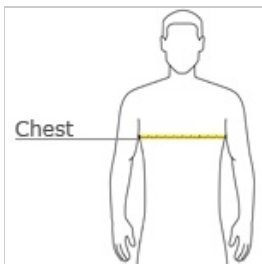

- 3.8-ounce, 100% polyester interlock with PosiCharge technology
- Removable tag for comfort and relabeling
- Set-in sleeves

Given the extreme heat required for sublimation, please consult with your decorator. It is highly recommended to sample test product by color before production.

HOW TO MEASURE

CHEST WIDTH

Measure under the arm and around the fullest part of the chest with arms down, keeping tape horizontal.

SIZE CHART

	XS	S	M	L	XL	2XL	3XL	4XL
Chest	32-34	35-37	38-40	41-43	44-46	47-49	50-53	54-57