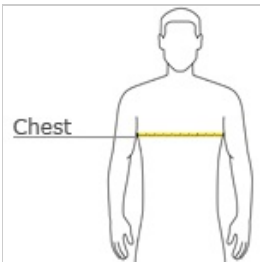

front

back

HOW TO MEASURE

CHEST

With arms down at sides, measure around the upper body, under arms and over the fullest part of the chest.

SIZE CHART

	XS	S	M	L	XL	2XL	3XL	4XL
Chest	32-34	35-37	38-40	41-43	44-46	47-49	50-53	54-57