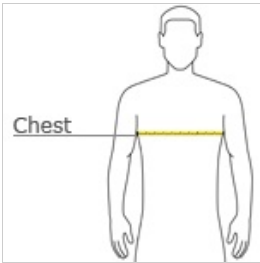

front

back

HOW TO MEASURE

CHEST WIDTH

Measure under the arm and around the fullest part of the chest with arms down, keeping tape horizontal.

SIZE CHART

	XS	S	M	L	XL	2XL	3XL	4XL
Chest	32-34	35-37	38-40	41-43	44-46	47-49	50-53	54-57