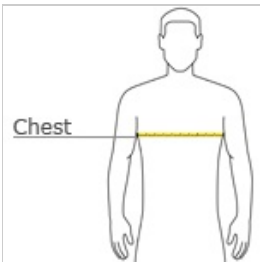

front

back

**HOW TO MEASURE**

**CHEST**

With arms down at sides, measure around the upper body, under arms and over the fullest part of the chest.

**SIZE CHART**

	XS	S	M	L	XL	2XL	3XL	4XL
Chest	32-34	35-37	38-40	41-43	44-46	47-49	50-53	54-57