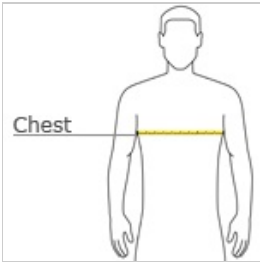

### HOW TO MEASURE

#### CHEST WIDTH

Measure under the arm and around the fullest part of the chest with arms down, keeping tape horizontal.