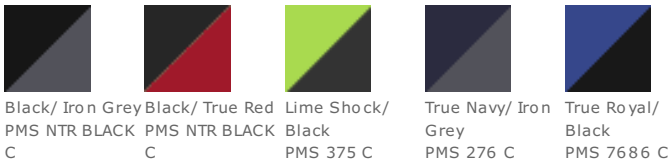

### HOW TO MEASURE

### COLOR INFORMATION

Black/ Iron Grey PMS NTR BLACK C  
 Black/ True Red PMS NTR BLACK C  
 Lime Shock/ Black PMS 375 C  
 True Navy/ Iron Grey PMS 276 C  
 True Royal/ Black PMS 7686 C