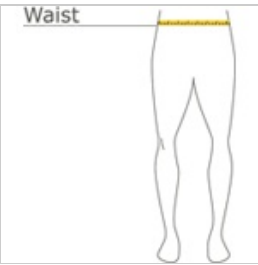

# Sport-Tek® PosiCharge® Competitor™ Pocketed Short. ST355P

Our lightweight, unlined short with pockets wicks moisture and locks in colors.

- 3.8-ounce, 100% polyester interlock with PosiCharge technology
- Removable tag for comfort and relabeling
- Elastic waistband
- Continuous loop drawcord
- Side pockets
- 9-inch inseam

front

back

## HOW TO MEASURE

### WAIST

Measure around the smallest part of the natural waist.