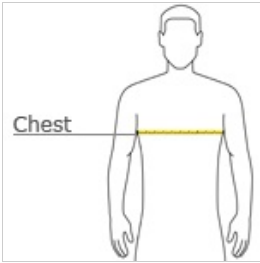

Sport-Tek® PosiCharge® Classic Mesh Reversible Tank. ST500

A moisture-wicking tank with open-hole mesh for a classic look and PosiCharge technology for improved colorfastness.

- 3.6-ounce, 100% polyester mesh with PosiCharge technology
- White mesh reverse
- Double-layer construction with open, individually hemmed layers for easy decoration

CARE INSTRUCTIONS

Machine wash color with like colors. Do not use fabric softener. Do not bleach. Tumble dry low. Remove promptly. Cool iron if needed. Do not dry clean.

HOW TO MEASURE

CHEST WIDTH
Measure under the arm and around the fullest part of the chest with arms down, keeping tape horizontal.

SIZE CHART

	XS	S	M	L	XL	2XL	3XL	4XL
Chest	32-34	35-37	38-40	41-43	44-46	47-49	50-53	54-57

COLOR INFORMATION

Black PMS NTR BLACK	Carolina Blue PMS 646 C	Deep Orange PMS 173 C	Forest Green PMS 5605 C	Iron Grey/ White	Kelly Green PMS 554 C	Maroon PMS 7645 C	Purple PMS 7680 C	True Navy PMS 532 C	True Red PMS 200 C	True Royal PMS 2757 C