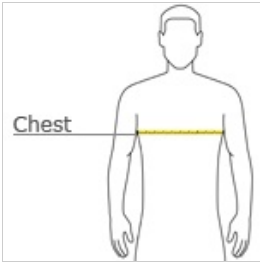

Sport-Tek® PosiCharge® Classic Mesh Reversible Tank. ST500

A moisture-wicking tank with open-hole mesh for a classic look and PosiCharge technology for improved colorfastness.

- 3.6-ounce, 100% polyester mesh with PosiCharge technology
- White mesh reverse
- Double-layer construction with open, individually hemmed layers for easy decoration

CARE INSTRUCTIONS

Machine wash color with like colors. Do not use fabric softener. Do not bleach. Tumble dry low. Remove promptly. Cool iron if needed. Do not dry clean.

HOW TO MEASURE

CHEST WIDTH

Measure under the arm and around the fullest part of the chest with arms down, keeping tape horizontal.

SIZE CHART

	XS	S	M	L	XL	2XL	3XL	4XL
Chest	32-34	35-37	38-40	41-43	44-46	47-49	50-53	54-57

COLOR INFORMATION

										
Black PMS NTR BLACK	Carolina Blue PMS 646 C	Deep Orange PMS 173 C	Forest Green PMS 5605 C	Iron Grey/ White	Kelly Green PMS 554 C	Maroon PMS 7645 C	Purple PMS 7680 C	True Navy PMS 532 C	True Red PMS 200 C	True Royal PMS 2757 C