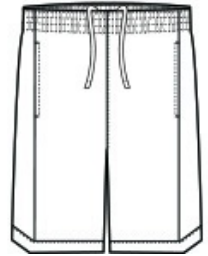

SPORT-TEK®

Sport-Tek® PosiCharge® Position Short with Pockets ST575

Made with closed-hole mesh for an athletic look, this short is tailored for today's athlete and has PosiCharge technology for enduring color.

- 4.4-ounce, 100% polyester with PosiCharge technology
- Removable tag for comfort and relabeling
- Elastic waistband with secured self-fabric draw cord
- Side pockets integrate into side panels with overlap notch details
- 9-inch inseam

CARE INSTRUCTIONS

Machine Wash Cold With Like Colors. Do Not Use Fabric Softener. Do Not Bleach. Tumble Dry Low. Remove Promptly. Cool Iron If Needed.

front

HOW TO MEASURE

WAIST

Measure around the smallest part of the natural waist.

SIZE CHART

	XS	S	M	L	XL	2XL	3XL	4XL
Waist	26-28	29-31	32-34	35-37	38-40	41-43	44-47	48-51

COLOR INFORMATION

Please note: PMS code information is shown only when an exact match is available.