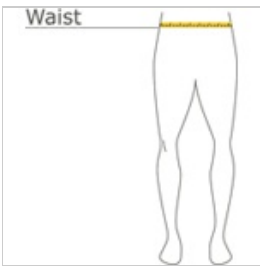

- 4.4-ounce, 100% polyester with PosiCharge technology
- Removable tag for comfort and relabeling
- Elastic waistband with secured self-fabric draw cord
- Side pockets integrate into side panels with overlap notch details
- 9-inch inseam

CARE INSTRUCTIONS

Machine Wash Cold With Like Colors. Do Not Use Fabric Softener. Do Not Bleach. Tumble Dry Low. Remove Promptly. Cool Iron If Needed.

front

back

HOW TO MEASURE

WAIST

Measure around the smallest part of the natural waist.

SIZE CHART

	XS	S	M	L	XL	2XL	3XL	4XL
Waist	26-28	29-31	32-34	35-37	38-40	41-43	44-47	48-51

COLOR INFORMATION

Please note: PMS code information is shown only when an exact match is available.

Black
PMS BLACK C