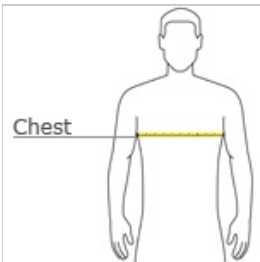

CARE INSTRUCTIONS

Machine Wash Cold With Like Colors. Do Not Use Fabric Softener. Do Not Bleach. Tumble Dry Low. Remove Promptly. Cool Iron If Necessary.

front

back

HOW TO MEASURE

CHEST WIDTH

Measure under the arm and around the fullest part of the chest with arms down, keeping tape horizontal.

SIZE CHART

	XS	S	M	L	XL	2XL	3XL	4XL
Chest	32-34	35-37	38-40	41-43	44-46	47-49	50-53	54-57

COLOR INFORMATION

Atomic Blue
PMS 2203C

Black
PMS BLACK C

Iron Grey

Neon Yellow
PMS NO MATCH

Silver
PMS 429C