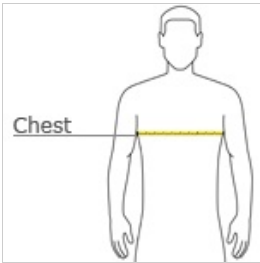

- 3.8-ounce, 100% polyester interlock with PosiCharge technology
- Removable tag for comfort and relabeling
- Set-in sleeves

Given the extreme heat required for sublimation, please consult with your decorator. It is highly recommended to sample test product by color before production.

HOW TO MEASURE

CHEST WIDTH

Measure under the arm and around the fullest part of the chest with arms down, keeping tape horizontal.

SIZE CHART

	LT	XLT	2XLT	3XLT	4XLT
Chest	41-43	44-46	47-49	50-53	54-57

COLOR INFORMATION