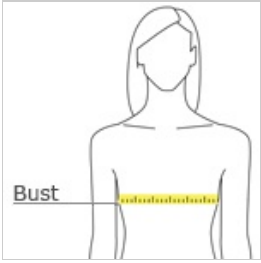

Wink® Women's Premiere Flex™ Full-Zip Scrub Jacket WW4088

- 78/20/2 poly/rayon/spandex
- Zippered front closure
- Shoulder badge loop
- Rib knit cuffs
- Top-loading front pockets w ith interior pockets
- Side vents
- Wink heat transfer logo at left pocket
- Modern fit

CARE INSTRUCTIONS

Machine Wash Cold With Like Colors. Gentle Cycle. Use Only Non-Chlorine Bleach When Needed. Tumble Dry Low. Remove Promptly From Dryer. Cool Iron When Needed.

front

back

HOW TO MEASURE

BUST

Measure under the arm and around the fullest part of the bust with arms down n, keeping tape horizontal.

SIZE CHART

	2XS	XS	S	M	L	XL	2XL	3XL	4XL	5XL
Size	0	2-4	6-8	10-12	14-16	18-20	22-24	26-28	30-32	34-36
Bust	30-31	32-33	34-35	36-38	39-42	43-46	47-50	51-54	55-58	59-62