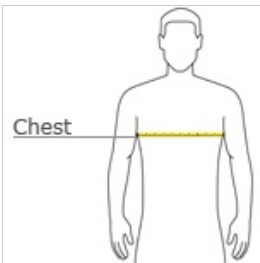

front

back

HOW TO MEASURE

CHEST WIDTH

Measure under the arm and around the fullest part of the chest with arms down, keeping tape horizontal.

SIZE CHART

	XS	S	M	L	XL
Size	4	6/8	10/12	14/16	18/20
Chest	25-26	26-28	28-30	30-32	32-35