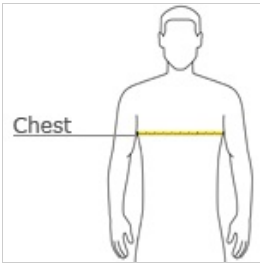

CARE INSTRUCTIONS

Machine wash cold. Tumble dry low. Remove promptly. Do not iron. Do not dry clean. Do not use softener

front

back

HOW TO MEASURE

CHEST WIDTH

Measure under the arm and around the fullest part of the chest with arms down, keeping tape horizontal.

SIZE CHART

	XS	S	M	L	XL
Size	4	6/8	10/12	14/16	18/20
Chest	25-26	26-28	28-30	30-32	32-35

COLOR INFORMATION

Black/ Black
PMS NTR BLACK
C

Dark Smoke
Grey/ Dark
Smoke Grey
PMS 425 C

Deep Red/ Black
PMS NTR BLACK
C