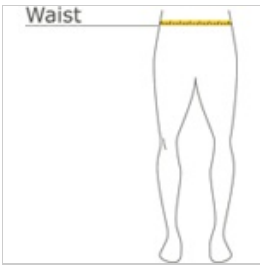

# Sport-Tek® Youth PosiCharge® Competitor™ Pocketed Short. YST355P

Our lightweight, unlined short with pockets wicks moisture and locks in colors.

- 3.8-ounce, 100% polyester interlock with PosiCharge technology
- Removable tag for comfort and relabeling
- Elastic waistband
- No drawcord
- Side pockets
- 9-inch inseam

front

back

## HOW TO MEASURE

**WAIST**  
Measure around the smallest part of the natural waist.

## SIZE CHART

	XS	S	M	L	XL
Size	4	6/8	10/12	14/16	18/20
Waist	24-25	25-26	26-27	27-28	28-31