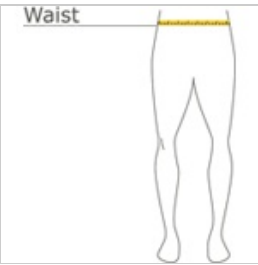

Sport-Tek® Youth PosiCharge® Competitor™ Pocketed Short. YST355P

Our lightweight, unlined short with pockets wicks moisture and locks in colors.

- 3.8-ounce, 100% polyester interlock with PosiCharge technology
- Removable tag for comfort and relabeling
- Elastic waistband
- No drawcord
- Side pockets
- 9-inch inseam

front

back

HOW TO MEASURE

WAIST

Measure around the smallest part of the natural waist.

SIZE CHART

	S	M	XS	L	XL
Size	6/8	10/12	4	14/16	18/20
Waist	25-26	26-27	24-25	27-28	28-31

COLOR INFORMATION