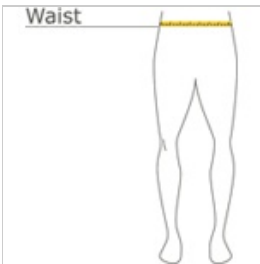

- 3.8-ounce, 100% polyester interlock with PosiCharge technology
- Removable tag for comfort and relabeling
- Elastic waistband
- No drawcord
- 9-inch inseam

If applying sublimation, special care must be taken throughout the process. Contact your decorator for more details.

HOW TO MEASURE

WAIST

Measure around the smallest part of the natural waist.

SIZE CHART

| | XS | S | M | L | XL |
|-------|-------|-------|-------|-------|-------|
| Size | 4 | 6/8 | 10/12 | 14/16 | 18/20 |
| Waist | 24-25 | 25-26 | 26-27 | 27-28 | 28-31 |