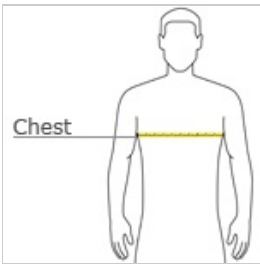

- 4-ounce, 100% polyester interlock
- Tag-free label
- Set-in sleeves

**Due to the nature of 100% polyester performance fabrics, special care must be taken throughout the screen printing process.*

CARE INSTRUCTIONS

Machine wash cold with like colors. Do not bleach. Do not use fabric softener. Tumble dry low, remove promptly. Cool iron if needed. Do not dry clean.

front

back

HOW TO MEASURE

CHEST WIDTH

Measure under the arm and around the fullest part of the chest with arms down, keeping tape horizontal.

SIZE CHART

	XS	S	M	L	XL
Size	4	6/8	10/12	14/16	18/20
Chest	25-26	26-28	28-30	30-32	32-35

COLOR INFORMATION

Deep Red

PMS 201C

Forest Green

PMS 553C

Gold