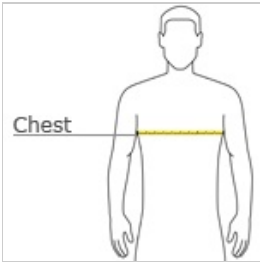

# Sport-Tek® Youth PosiCharge® Classic Mesh Reversible Tank. YST500

A moisture-wicking tank with open-hole mesh for a classic look and PosiCharge technology for improved color-fastness.

- 3.6-ounce, 100% polyester mesh with PosiCharge technology
- White mesh reverse
- Double-layer construction with open, individually hemmed layers for easy decoration

### HOW TO MEASURE

#### CHEST WIDTH

Measure under the arm and around the fullest part of the chest with arms down, keeping tape horizontal.

### SIZE CHART

	XS	S	M	L	XL
Size	4	6/8	10/12	14/16	18/20
Chest	25-26	26-28	28-30	30-32	32-35