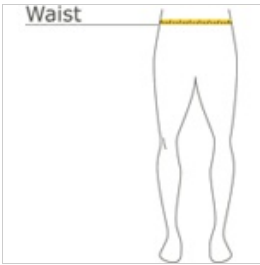

**SPORT-TEK**

**Sport-Tek® Youth PosiCharge® Mesh Reversible Spliced Short. YT565**

A roomy reversible, moisture-wicking short that does double duty with spliced piping details. PosiCharge technology offers superior bleed resistance.

- 3.2-ounce, 100% polyester mesh with PosiCharge technology
- White mesh reverse with colored piping
- Double-layer construction with open, individually hemmed layers for easy decoration
- Elastic waistband
- No drawcord
- 9-inch inseam

front

back

**HOW TO MEASURE**

**WAIST**

Measure around the smallest part of the natural waist.

**SIZE CHART**

	XS	S	M	L	XL
Size	4	6/8	10/12	14/16	18/20
Waist	24-25	25-26	26-27	27-28	28-31

**COLOR INFORMATION**