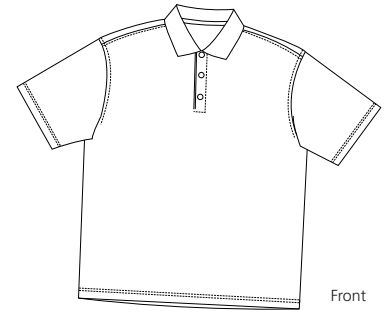

Dri-FIT Tipped Pique Sport Shirt

NIKE GOLF 

244618

Nike took the softness of pique cotton and combined it with the moisture-wicking performance of Dri-FIT technical fibers to create this sport shirt. The Dri-FIT Tipped Pique Sport Shirt draws perspiration away from the skin where it rapidly evaporates at the surface to keep you cool and dry. The design includes a tipping stripe on the rib-knit collar and cuffs, three-button placket and hemmed sleeves. A The contrast Swoosh design trademark is embroidered on the left sleeve. Made of 5.4-ounce, 56/44 cotton/polyester pique knit. Pearlized buttons are selected to complement the shirt color.

Chest width measured 1" below arm hole. Body length measured from back neck seam to hem. Shoulder width measured from arm hole seam to seam. Sleeve length measured from center back neck seam to hem. Collar measured from center front to center back on seam.