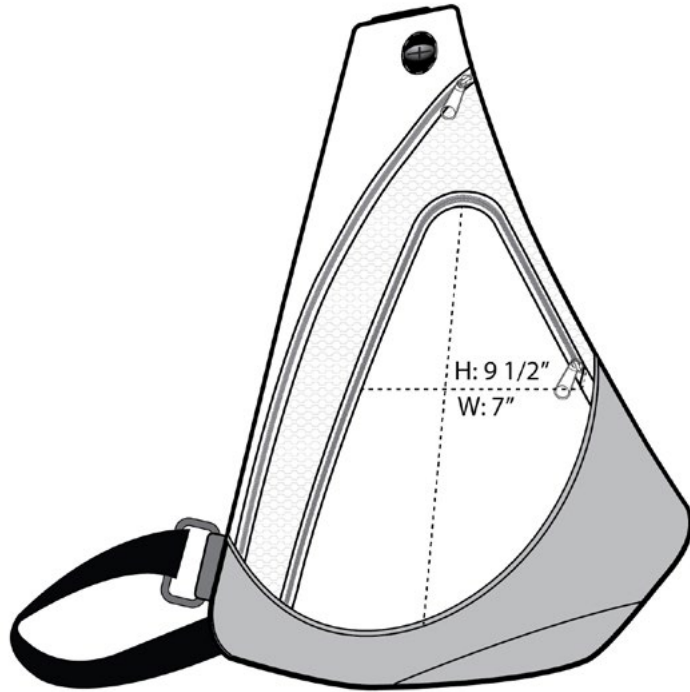

Honeycomb texture adds interest to this budget-minded sling pack that includes an audio pocket with headphone exit port.

- 600 denier polyester, 420 denier honeycomb polyester contrast
- Front zippered pocket
- Main compartment with zippered side entry
- Dimensions: 17”h x 13”w x 6”d; Approx. 1,326 cubic inches

Bags not intended for use by children 12 and under.

COLOR INFORMATION

Black
PMS NTR
BLACK C

Lime
PMS 360 C

Navy
PMS 533 C

Red
PMS 193 C

Twilight Blue
PMS 7686 C

FRONT VIEW

BACK VIEW