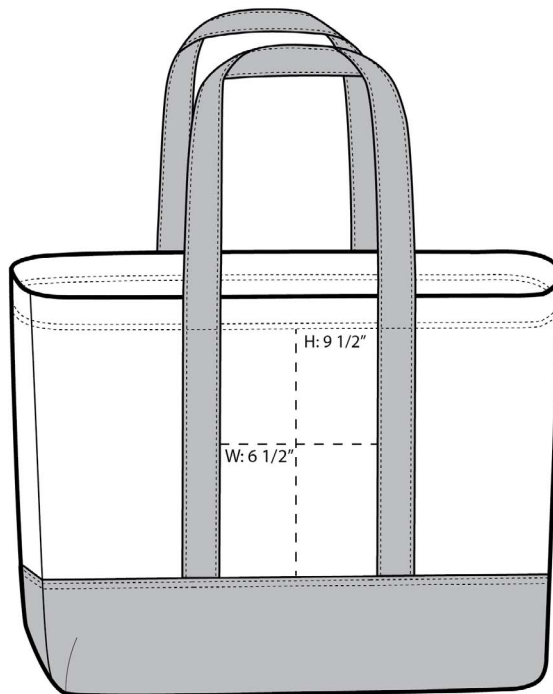

This classic, go-anywhere tote is perfect for the beach, market and beyond.

- 600 denier polyester
- Self-fabric handles
- Dimensions: 14”h x 14”w x 5.5”d; Approx. 1,078 cubic inches

Bags not intended for use by children 12 and under.

Care Instructions:
Spot clean with damp cloth.

COLOR INFORMATION

Black/Black

Chilli Red/
Black

Classic
Green/ Navy

Dark Char-
coal/ Black

Military
Camo/ Black

Neon Or-
ange/ Black

Tropical
Pink/ Dark
Charcoal

Twilight Blue/
Navy

FRONT VIEW

BACK VIEW

Note: Best graphic placement should be per the embellisher/screen printer recommendations.