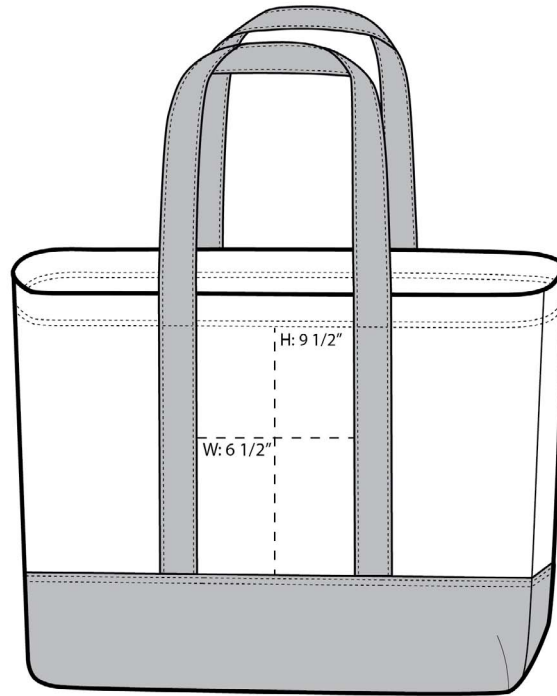

This classic, go-anywhere tote is perfect for the beach, market and beyond.

- 600 denier polyester
- Self-fabric handles
- Dimensions: 14”h x 14”w x 5.5”d; Approx. 1,078 cubic inches

Bags not intended for use by children 12 and under.

Care Instructions:
Spot clean with damp cloth.

COLOR INFORMATION

Black/Black

Chilli Red/
Black

Classic
Green/ Navy

Dark Char-
coal/ Black

Military
Camo/ Black

Neon Or-
ange/ Black

Tropical
Pink/ Dark
Charcoal

Twilight Blue/
Navy

FRONT VIEW

BACK VIEW

Note: Best graphic placement should be per the embellisher/screen printer recommendations.