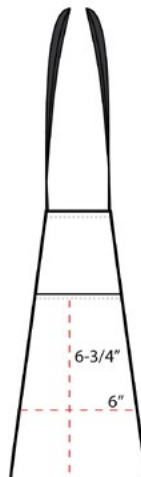

There's plenty of room to hold the day's essentials in this must-have tote that comes in lots of colors and features a secure zippered top closure.

- 600 denier polyester canvas
- Over-the-shoulder length web handles
- Two end pockets
- Dimensions: 12.5”h x 13.5”w x 6.5”d, Approx. 1,097 cubic inches

True Royal
7687 C

Turquoise
2185 C

FRONT VIEW

BACK VIEW

SIDE VIEW