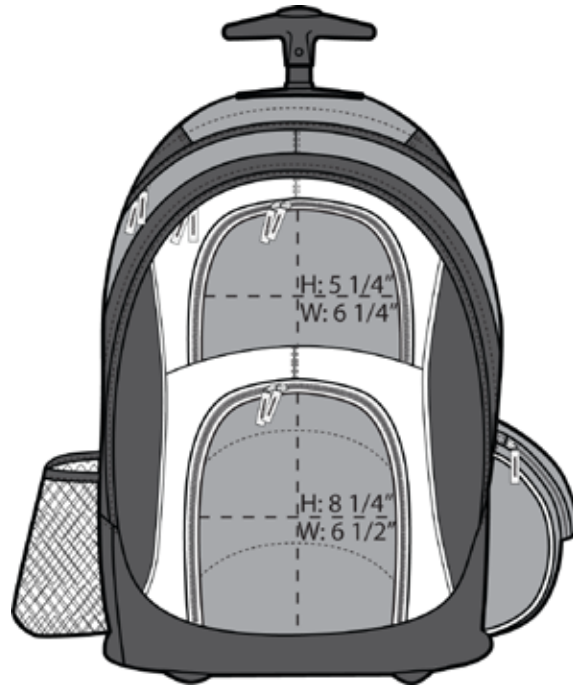

- 600 denier polyester with ripstop accents and reinforced bottom
- Two large front pockets, side pockets and mesh water bottle holder
- Padded and lined zippered pocket
- One-hand push button pulley system for easy use and stowage; handle extends to 18.5"
- Smooth, durable inline skate wheels
- Dimensions: 18.5"h x 13"w x 7.9"d; Approx. 1,900 cubic inches

### **COLOR**

Grey/ Black  
PMS CL GY 10 C

Light Pink/ Grey  
PMS 7605 C

Navy/ Grey  
PMS 276 C

Red/ Grey  
PMS 207 C

Front View

Back View

Note: Best graphic placement should be per the embellisher/screen printer recommendations.