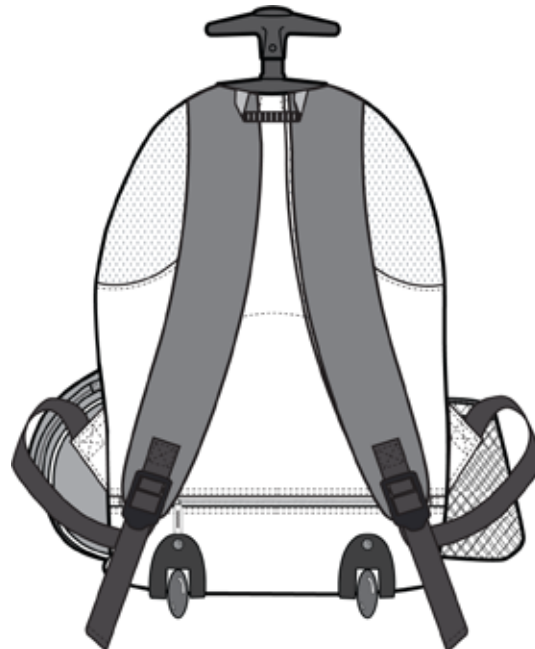

## **Port Authority® Wheeled Backpack BG76S**

With two ways to carry this handy pack, your bag is always at hand. Take the strain off by rolling this wheeled pack, or use the straps and carry like a backpack.

- 600 denier polyester with ripstop accents and reinforced bottom
- Two large front pockets, side pockets and mesh water bottle holder
- Padded and lined zippered pocket
- One-hand push button pulley system for easy use and stowage; handle extends to 18.5"
- Smooth, durable inline skate wheels
- Dimensions: 18.5"h x 13"w x 7.9"d; Approx. 1,900 cubic inches

### **COLOR**

Grey/ Black  
PMS CL GY 10 C

Light Pink/ Grey  
PMS 7605 C

Navy/ Grey  
PMS 276 C

Red/ Grey  
PMS 207 C

Front View

Back View

Note: Best graphic placement should be per the embellisher/screen printer recommendations.