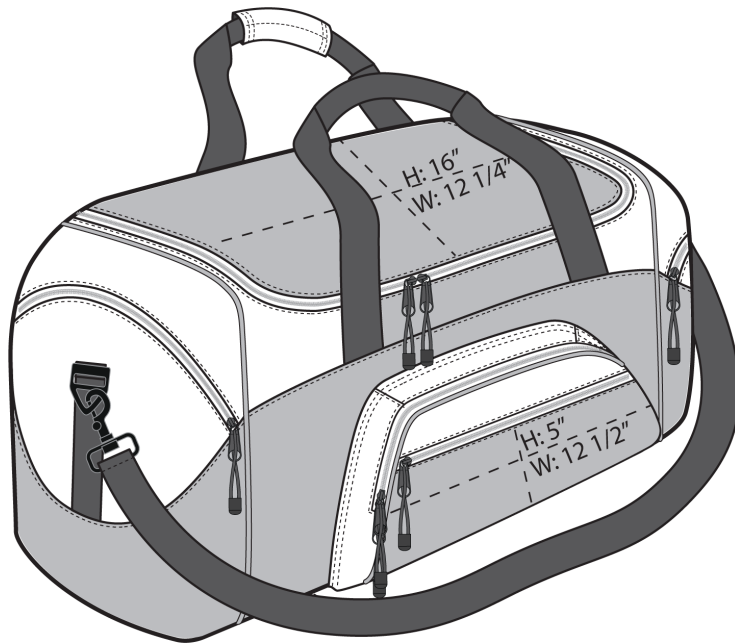

Port & Company® Colorblock Sport Duffel BG99

Front View