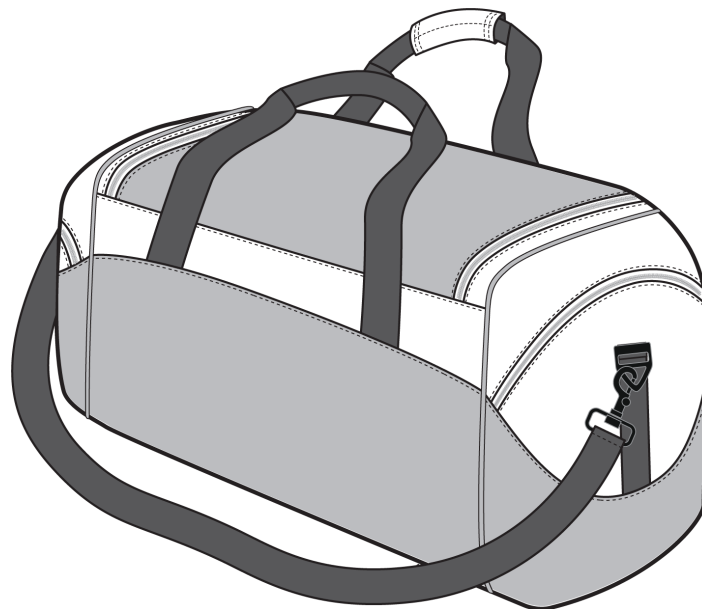

Port & Company® Colorblock Sport Duffel BG99

Our best-selling, budget-friendly duffel sized for the gym or weekend getaways.

- 600 denier polyester
- D-shaped zippered entry for easy access
- Two large zippered pockets
- Two exterior zippered pockets on front
- Padded handle
- Detachable, adjustable shoulder strap
- Two front zippered pockets
- Two large side pockets
- Dimensions: 12.75”h x 27.25”w x 13.5”d;
Approx. 4,690 cubic inches

True Royal/Black
7686 C

True Royal/Grey
PMS 7687 C

Port & Company® Colorblock Sport Duffel BG99

Front View

Back View

Note: Best graphic placement should be per the embellisher/screen printer recommendations.